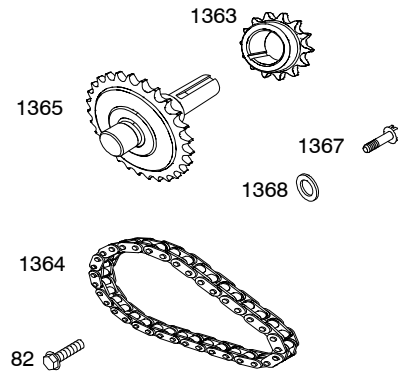

Illustrated Parts List

Model Series

122400

TYPE NUMBERS
0033 through 0230.

TABLE OF CONTENTS

Air Cleaner	6
Blower Housing	7
Camshaft	2
Carburetor	4
Controls	5
Crankcase Cover	2
Crankshaft	2
Cylinder	2
Cylinder Head	3
Electric Starter	7
Exhaust System	6
Flywheel	7
Fuel Supply	4
Governor Spring	5
Gear Reduction	7
Ignition	5
Kits/Gaskets - Carburetor	4
Kits/Gaskets - Engine	2
Kits/Gaskets - Valve	3
Lubrication	2
Piston Group	2
Rewind Starter	7

1319 WARNING LABEL

REQUIRED when replacing parts with warning labels affixed.

1058 OPERATOR'S MANUAL

1330 REPAIR MANUAL

1019 LABEL KIT

Illustrations cover a range of engines. Parts shown without corresponding text may not be used on your specific engine.

Illustrations cover a range of engines. Parts shown without corresponding text may not be used on your specific engine.

Illustrations cover a range of engines. Parts shown without corresponding text may not be used on your specific engine.
3379-6 Assemblies include all parts shown in frames. **06/16/2008**