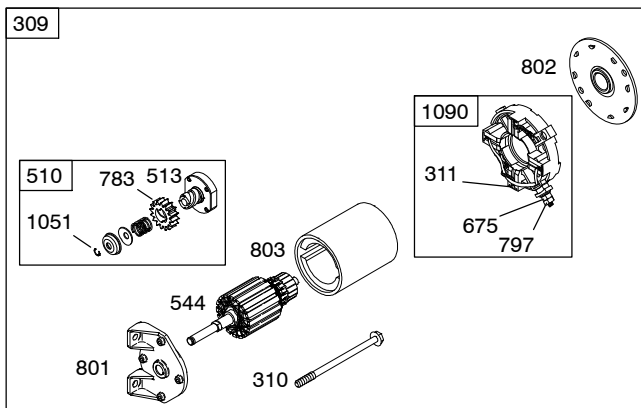

697

65

1036 EMISSIONS LABEL