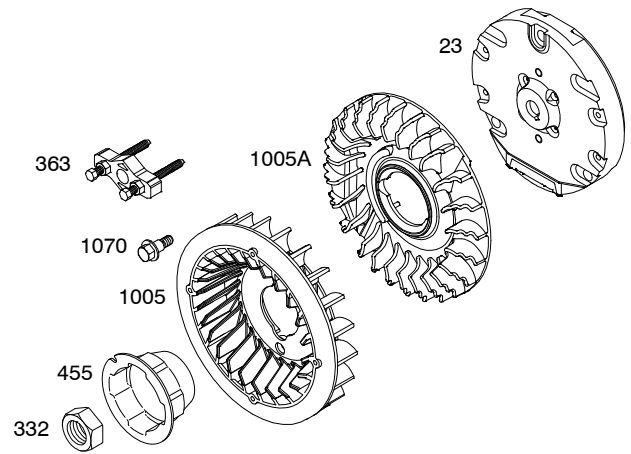

Illustrated Parts List

Model Series

122400

TYPE NUMBERS
0033 through 0230.

TABLE OF CONTENTS

Air Cleaner	6
Blower Housing	7
Camshaft	2
Carburetor	4
Controls	5
Crankcase Cover	2
Crankshaft	2
Cylinder	2
Cylinder Head	3
Electric Starter	7
Exhaust System	6
Flywheel	7
Fuel Supply	4
Governor Spring	5
Gear Reduction	7
Ignition	5
Kits/Gaskets - Carburetor	4
Kits/Gaskets - Engine	2
Kits/Gaskets - Valve	3
Lubrication	2
Piston Group	2
Rewind Starter	7

1319 WARNING LABEL

REQUIRED when replacing parts with warning labels affixed.

1058 OPERATOR'S MANUAL

1330 REPAIR MANUAL

1019 LABEL KIT

Illustrations cover a range of engines. Parts shown without corresponding text may not be used on your specific engine.

Illustrations cover a range of engines. Parts shown without corresponding text may not be used on your specific engine.

Illustrations cover a range of engines. Parts shown without corresponding text may not be used on your specific engine.
3379-6 Assemblies include all parts shown in frames. **06/16/2008**