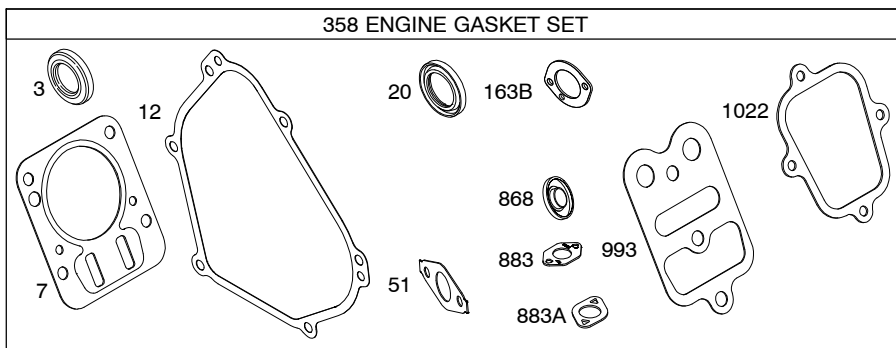

1319 WARNING LABEL

REQUIRED when replacing parts with warning labels affixed.

1058 OPERATOR'S MANUAL

1330 REPAIR MANUAL

1019 LABEL KIT