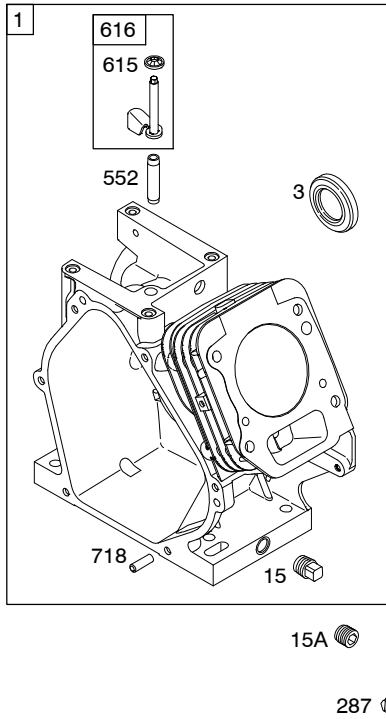

1319 WARNING LABEL

REQUIRED when replacing parts with warning labels affixed.

1058 OPERATOR'S MANUAL

1330 REPAIR MANUAL

1019 LABEL KIT