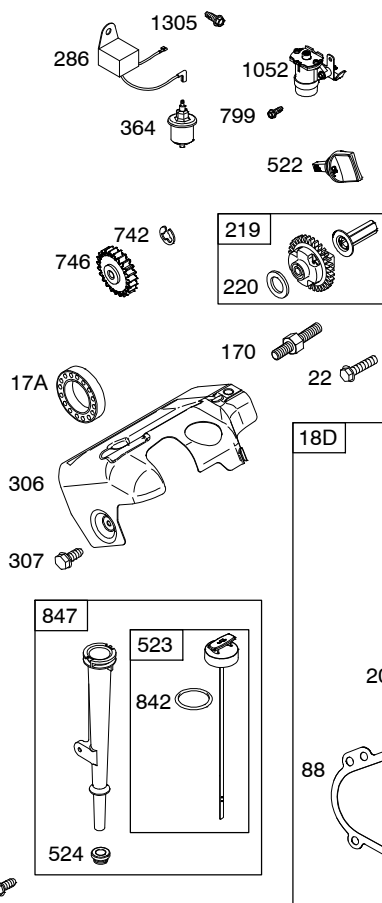

Illustrated Parts List

Model Series

122400

TYPE NUMBERS
0033 through 0230.

TABLE OF CONTENTS

Air Cleaner	6
Blower Housing	7
Camshaft	2
Carburetor	4
Controls	5
Crankcase Cover	2
Crankshaft	2
Cylinder	2
Cylinder Head	3
Electric Starter	7
Exhaust System	6
Flywheel	7
Fuel Supply	4
Governor Spring	5
Gear Reduction	7
Ignition	5
Kits/Gaskets - Carburetor	4
Kits/Gaskets - Engine	2
Kits/Gaskets - Valve	3
Lubrication	2
Piston Group	2
Rewind Starter	7

1319 WARNING LABEL

REQUIRED when replacing parts with warning labels affixed.

1058 OPERATOR'S MANUAL

1330 REPAIR MANUAL

1019 LABEL KIT

Illustrations cover a range of engines. Parts shown without corresponding text may not be used on your specific engine.