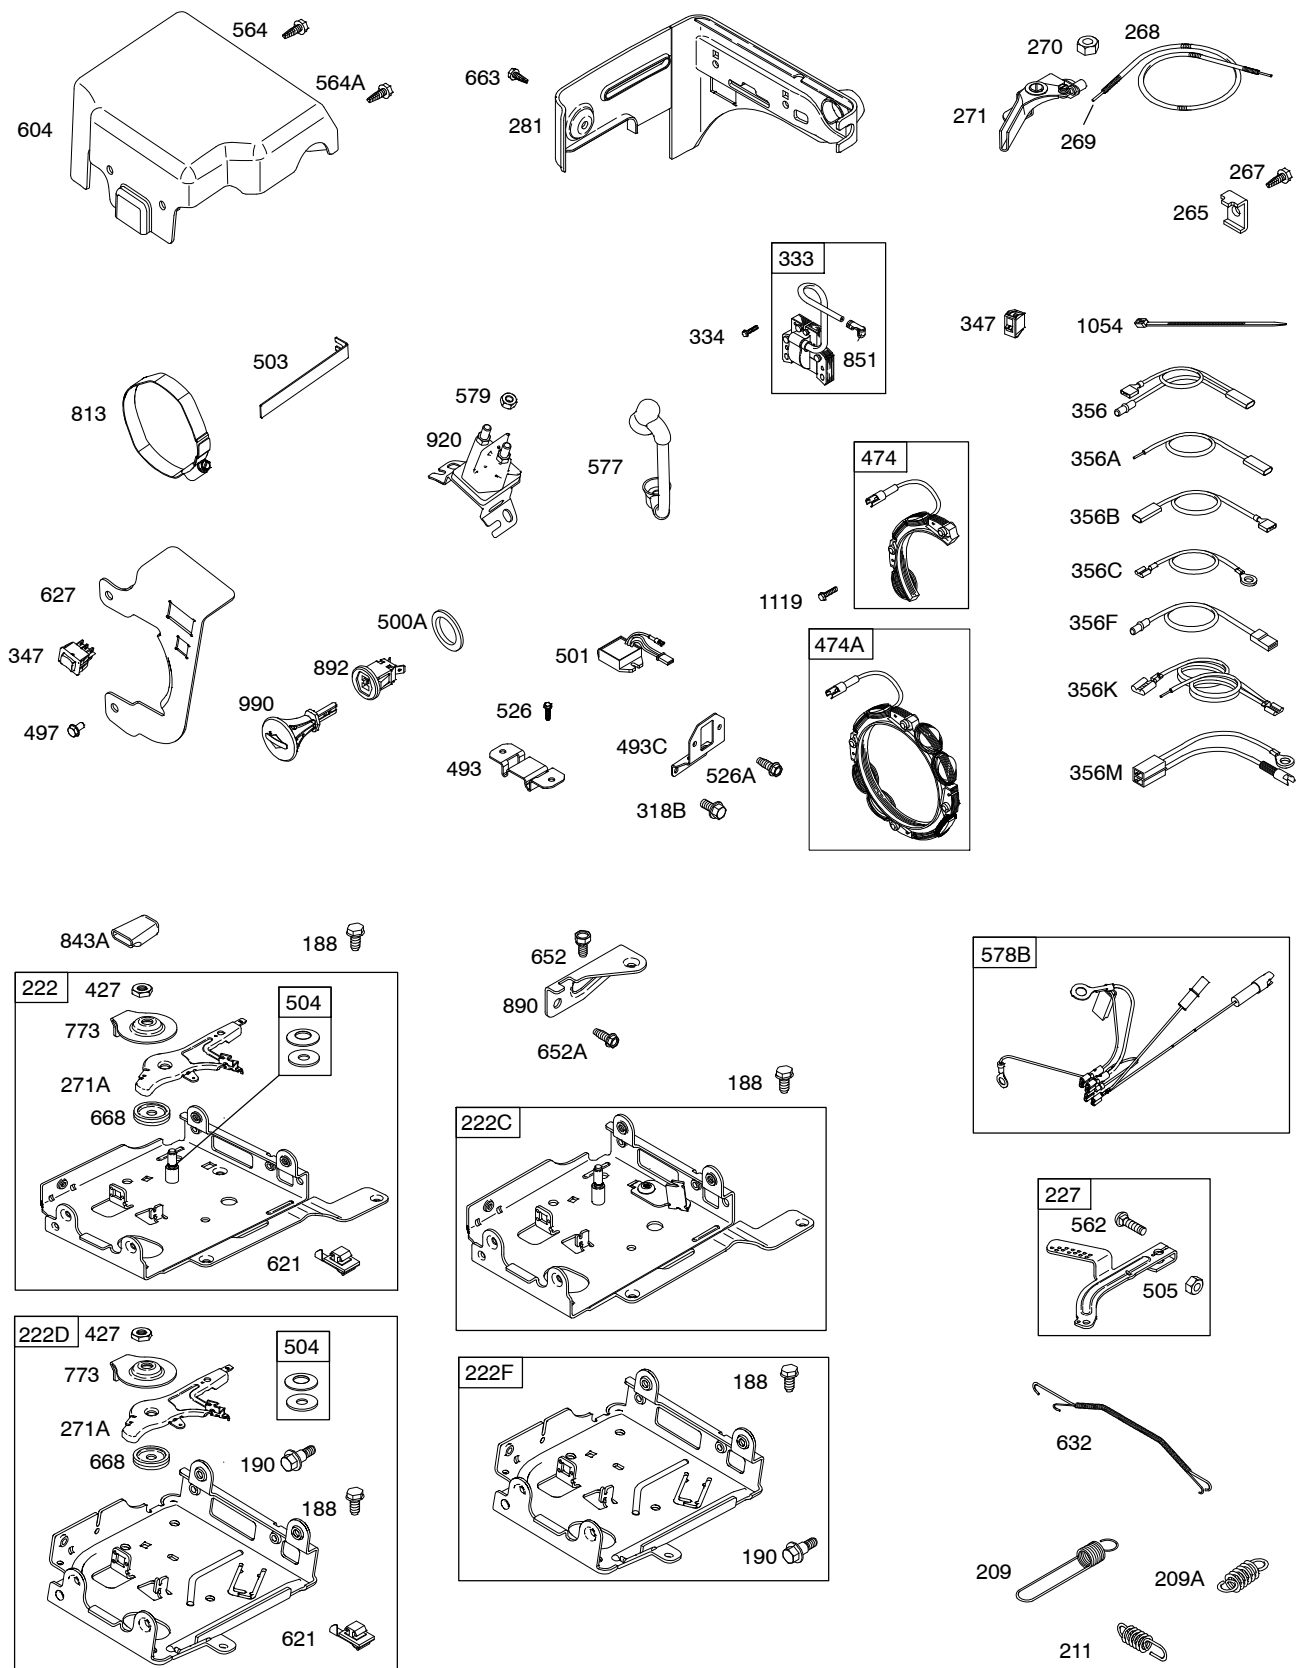

Illustrated Parts List

Model Series

122400

TYPE NUMBERS
0033 through 0230.

TABLE OF CONTENTS

Air Cleaner	6
Blower Housing	7
Camshaft	2
Carburetor	4
Controls	5
Crankcase Cover	2
Crankshaft	2
Cylinder	2
Cylinder Head	3
Electric Starter	7
Exhaust System	6
Flywheel	7
Fuel Supply	4
Governor Spring	5
Gear Reduction	7
Ignition	5
Kits/Gaskets - Carburetor	4
Kits/Gaskets - Engine	2
Kits/Gaskets - Valve	3
Lubrication	2
Piston Group	2
Rewind Starter	7

1319 WARNING LABEL

REQUIRED when replacing parts with warning labels affixed.

1058 OPERATOR'S MANUAL

1330 REPAIR MANUAL

1019 LABEL KIT

Illustrations cover a range of engines. Parts shown without corresponding text may not be used on your specific engine.