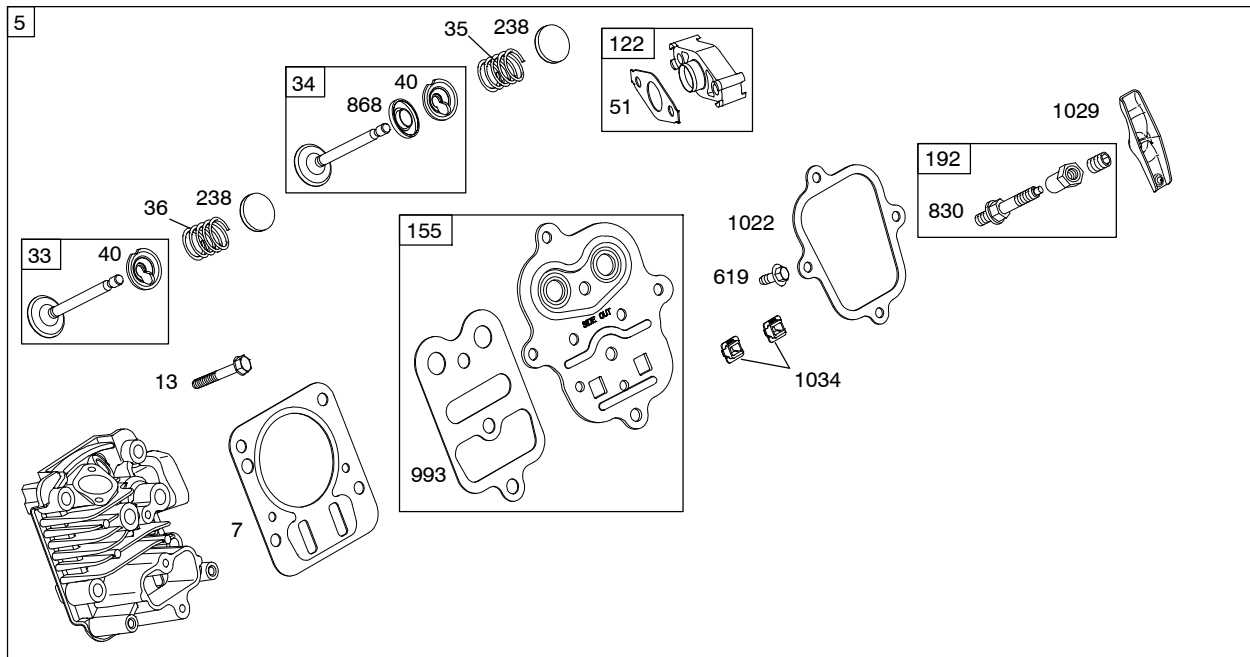

Illustrated Parts List

Model Series

122400

TYPE NUMBERS
0033 through 0230.

TABLE OF CONTENTS

Air Cleaner	6
Blower Housing	7
Camshaft	2
Carburetor	4
Controls	5
Crankcase Cover	2
Crankshaft	2
Cylinder	2
Cylinder Head	3
Electric Starter	7
Exhaust System	6
Flywheel	7
Fuel Supply	4
Governor Spring	5
Gear Reduction	7
Ignition	5
Kits/Gaskets - Carburetor	4
Kits/Gaskets - Engine	2
Kits/Gaskets - Valve	3
Lubrication	2
Piston Group	2
Rewind Starter	7

1319 WARNING LABEL

REQUIRED when replacing parts with warning labels affixed.

1058 OPERATOR'S MANUAL

1330 REPAIR MANUAL

1019 LABEL KIT

Illustrations cover a range of engines. Parts shown without corresponding text may not be used on your specific engine.