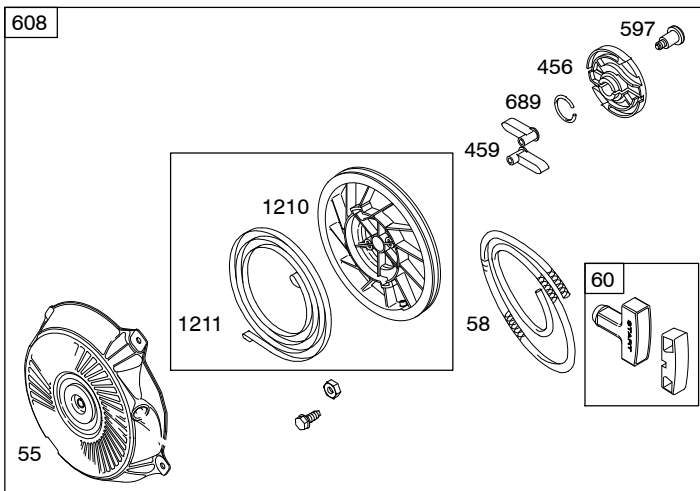

697

65

1036 EMISSIONS LABEL