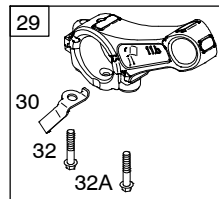

1319 WARNING LABEL

REQUIRED when replacing parts with warning labels affixed.

1058 OPERATOR'S MANUAL

1330 REPAIR MANUAL

1019 LABEL KIT