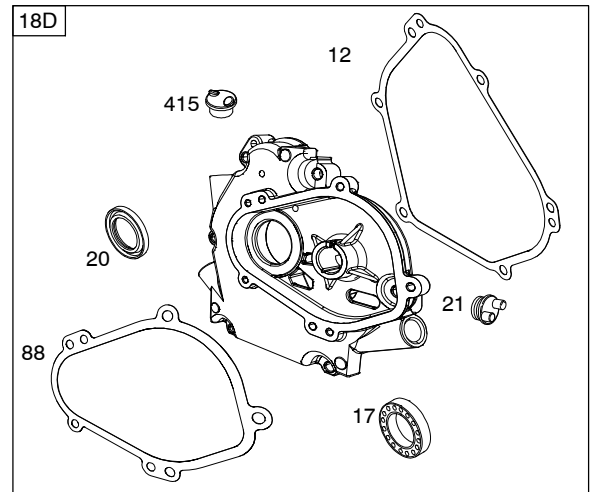

Illustrated Parts List

Model Series

122400

TYPE NUMBERS
0033 through 0230.

TABLE OF CONTENTS

Air Cleaner	6
Blower Housing	7
Camshaft	2
Carburetor	4
Controls	5
Crankcase Cover	2
Crankshaft	2
Cylinder	2
Cylinder Head	3
Electric Starter	7
Exhaust System	6
Flywheel	7
Fuel Supply	4
Governor Spring	5
Gear Reduction	7
Ignition	5
Kits/Gaskets - Carburetor	4
Kits/Gaskets - Engine	2
Kits/Gaskets - Valve	3
Lubrication	2
Piston Group	2
Rewind Starter	7

1319 WARNING LABEL

REQUIRED when replacing parts with warning labels affixed.

1058 OPERATOR'S MANUAL

1330 REPAIR MANUAL

1019 LABEL KIT

Illustrations cover a range of engines. Parts shown without corresponding text may not be used on your specific engine.

Illustrations cover a range of engines. Parts shown without corresponding text may not be used on your specific engine.

Illustrations cover a range of engines. Parts shown without corresponding text may not be used on your specific engine.
3379-6 Assemblies include all parts shown in frames. **06/16/2008**