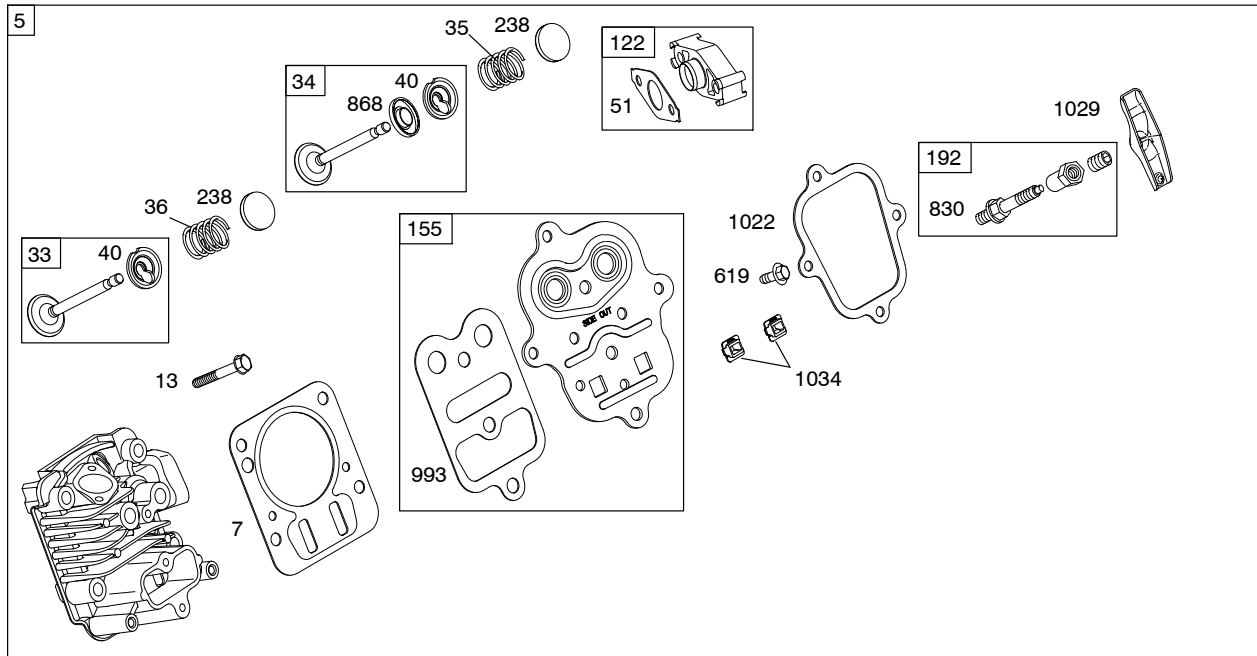

Illustrated Parts List

Model Series

12K300

TYPE NUMBERS
0110 through 0153.

TABLE OF CONTENTS

Air Cleaner	5
Blower Housing	6
Camshaft	2
Carburetor	4
Controls	5
Crankcase Cover	2
Crankshaft	2
Cylinder	2
Cylinder Head	3
Exhaust System	5
Flywheel	6
Fuel Supply	4
Governor Spring	5
Ignition	5
Kits/Gaskets - Carburetor	4
Kits/Gaskets - Engine	2
Kits/Gaskets - Valve	3
Lubrication	2
Piston Group	2
Rewind Starter	6

12K300

1319 WARNING LABEL

REQUIRED when replacing parts with warning labels affixed.

1058 OPERATOR'S MANUAL

1330 REPAIR MANUAL

1019 LABEL KIT

Illustrations cover a range of engines. Parts shown without corresponding text may not be used on your specific engine.
 6145-2 Assemblies include all parts shown in frames. 08/07/2008