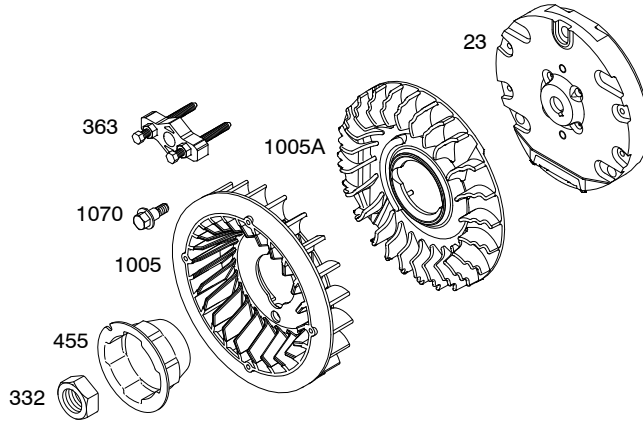

Illustrated Parts List

Model Series

12K300

TYPE NUMBERS
0110 through 0153.

TABLE OF CONTENTS

Air Cleaner	5
Blower Housing	6
Camshaft	2
Carburetor	4
Controls	5
Crankcase Cover	2
Crankshaft	2
Cylinder	2
Cylinder Head	3
Exhaust System	5
Flywheel	6
Fuel Supply	4
Governor Spring	5
Ignition	5
Kits/Gaskets - Carburetor	4
Kits/Gaskets - Engine	2
Kits/Gaskets - Valve	3
Lubrication	2
Piston Group	2
Rewind Starter	6

12K300

1319 WARNING LABEL

REQUIRED when replacing parts with warning labels affixed.

1058 OPERATOR'S MANUAL

1330 REPAIR MANUAL

1019 LABEL KIT

Illustrations cover a range of engines. Parts shown without corresponding text may not be used on your specific engine.
 6145-2 Assemblies include all parts shown in frames. 08/07/2008

Illustrations cover a range of engines. Parts shown without corresponding text may not be used on your specific engine.
6145-4 Assemblies include all parts shown in frames. **08/07/2008**

Illustrations cover a range of engines. Parts shown without corresponding text may not be used on your specific engine.
6145-5 Assemblies include all parts shown in frames. **08/07/2008**