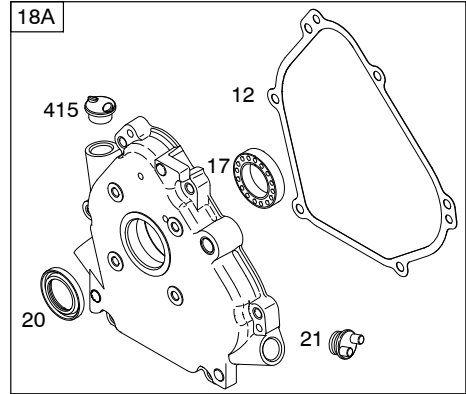

Illustrated Parts List

Model Series

12K300

TYPE NUMBERS
0110 through 0153.

TABLE OF CONTENTS

Air Cleaner	5
Blower Housing	6
Camshaft	2
Carburetor	4
Controls	5
Crankcase Cover	2
Crankshaft	2
Cylinder	2
Cylinder Head	3
Exhaust System	5
Flywheel	6
Fuel Supply	4
Governor Spring	5
Ignition	5
Kits/Gaskets - Carburetor	4
Kits/Gaskets - Engine	2
Kits/Gaskets - Valve	3
Lubrication	2
Piston Group	2
Rewind Starter	6

12K300

1319 WARNING LABEL

REQUIRED when replacing parts with warning labels affixed.

1058 OPERATOR'S MANUAL

1330 REPAIR MANUAL

1019 LABEL KIT

Illustrations cover a range of engines. Parts shown without corresponding text may not be used on your specific engine.
 6145-2 Assemblies include all parts shown in frames. 08/07/2008

Illustrations cover a range of engines. Parts shown without corresponding text may not be used on your specific engine.
6145-4 Assemblies include all parts shown in frames. **08/07/2008**

Illustrations cover a range of engines. Parts shown without corresponding text may not be used on your specific engine.
6145-5 Assemblies include all parts shown in frames. **08/07/2008**