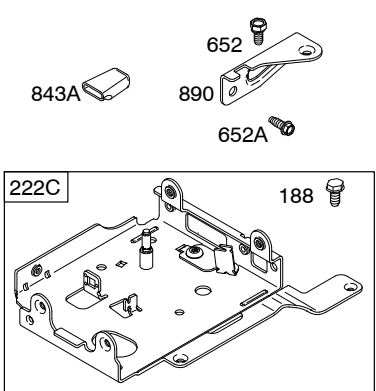

Illustrated Parts List

Model Series

12K300

TYPE NUMBERS
0110 through 0153.

TABLE OF CONTENTS

Air Cleaner	5
Blower Housing	6
Camshaft	2
Carburetor	4
Controls	5
Crankcase Cover	2
Crankshaft	2
Cylinder	2
Cylinder Head	3
Exhaust System	5
Flywheel	6
Fuel Supply	4
Governor Spring	5
Ignition	5
Kits/Gaskets - Carburetor	4
Kits/Gaskets - Engine	2
Kits/Gaskets - Valve	3
Lubrication	2
Piston Group	2
Rewind Starter	6

12K300

1319 WARNING LABEL

REQUIRED when replacing parts with warning labels affixed.

1058 OPERATOR'S MANUAL

1330 REPAIR MANUAL

1019 LABEL KIT

Illustrations cover a range of engines. Parts shown without corresponding text may not be used on your specific engine.
 6145-2 Assemblies include all parts shown in frames. 08/07/2008

Illustrations cover a range of engines. Parts shown without corresponding text may not be used on your specific engine.
6145-4 Assemblies include all parts shown in frames. **08/07/2008**

Illustrations cover a range of engines. Parts shown without corresponding text may not be used on your specific engine.
6145-5 Assemblies include all parts shown in frames. **08/07/2008**