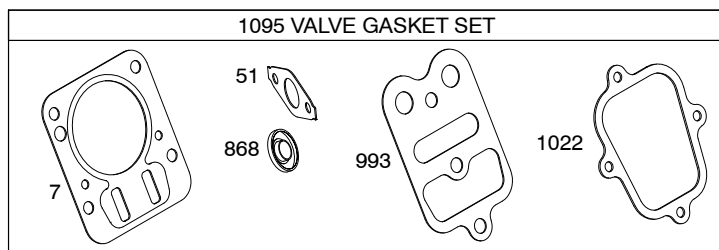

Illustrated Parts List

Model Series

12K300

TYPE NUMBERS
0110 through 0153.

TABLE OF CONTENTS

Air Cleaner	5
Blower Housing	6
Camshaft	2
Carburetor	4
Controls	5
Crankcase Cover	2
Crankshaft	2
Cylinder	2
Cylinder Head	3
Exhaust System	5
Flywheel	6
Fuel Supply	4
Governor Spring	5
Ignition	5
Kits/Gaskets - Carburetor	4
Kits/Gaskets - Engine	2
Kits/Gaskets - Valve	3
Lubrication	2
Piston Group	2
Rewind Starter	6

12K300

1319 WARNING LABEL

REQUIRED when replacing parts with warning labels affixed.

1058 OPERATOR'S MANUAL

1330 REPAIR MANUAL

1019 LABEL KIT

Illustrations cover a range of engines. Parts shown without corresponding text may not be used on your specific engine.
 6145-2 Assemblies include all parts shown in frames. 08/07/2008